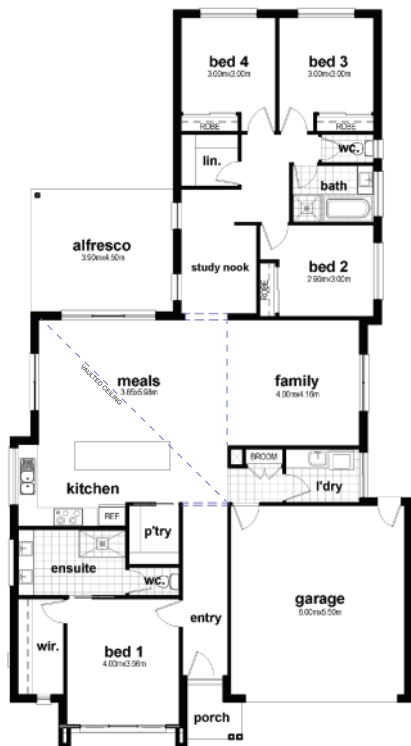

CHEVIOT HOMES

THE CAPEVIEW 257

Dwelling	201.19m ²	21.66sq
Garage	36.25m ²	3.90sq
Alfresco	17.24m ²	1.86sq
Porch	2.92m ²	0.31sq
TOTAL	257.59m²	27.73sq

Exterior Width	12.7m
Exterior Length	23.32m

 **4** |
  **2** |
  **1** |
  **2**

- 3**
- 2**
- 1**
- 2**

THE CAPEVIEW 223

Dwelling	166.93m ²	17.97sq
Garage	36.25m ²	3.90sq
Alfresco	17.55m ²	1.89sq
Porch	2.92m ²	0.31sq
TOTAL	223.65m²	24.07sq

Exterior Width	12.7m
Exterior Length	22.03m

- 4**
- 2**
- 1**
- 2**

THE CAPEVIEW 232

Dwelling	175.40m ²	18.88sq
Garage	36.25m ²	3.90sq
Alfresco	17.55m ²	1.89sq
Porch	2.92m ²	0.31sq
TOTAL	232.12m²	24.99sq

Exterior Width	12.7m
Exterior Length	23.32m