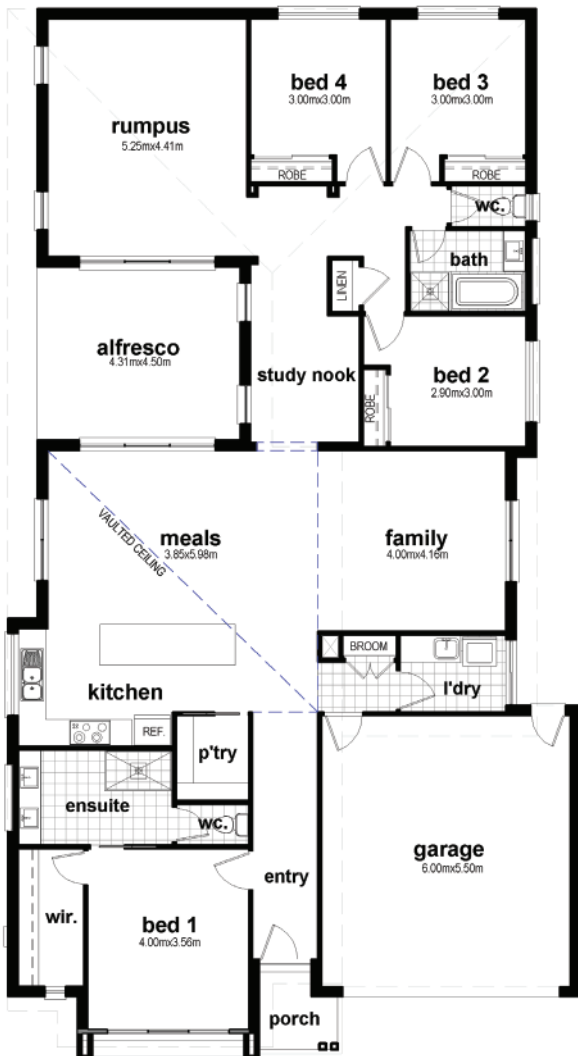

CHEVIOT HOMES

THE CAPEVIEW 257

Dwelling	201.19m ²	21.66sq
Garage	36.25m ²	3.90sq
Alfresco	17.24m ²	1.86sq
Porch	2.92m ²	0.31sq
TOTAL	257.59m²	27.73sq

Exterior Width	12.7m
Exterior Length	23.32m

 **4** |
  **2** |
  **1** |
  **2**

- 3**
- 2**
- 1**
- 2**

THE CAPEVIEW 223

Dwelling	166.93m ²	17.97sq
Garage	36.25m ²	3.90sq
Alfresco	17.55m ²	1.89sq
Porch	2.92m ²	0.31sq
TOTAL	223.65m²	24.07sq

Exterior Width	12.7m
Exterior Length	22.03m

- 4**
- 2**
- 1**
- 2**

THE CAPEVIEW 232

Dwelling	175.40m ²	18.88sq
Garage	36.25m ²	3.90sq
Alfresco	17.55m ²	1.89sq
Porch	2.92m ²	0.31sq
TOTAL	232.12m²	24.99sq

Exterior Width	12.7m
Exterior Length	23.32m